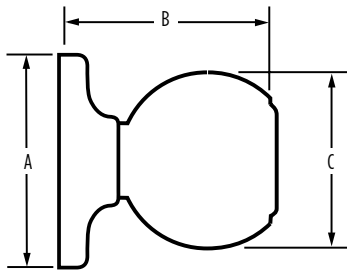

### AVAILABLE FUNCTIONS:

Passage

Privacy

Entry

Inactive

PRAGUE - MODERN ROSE	15 Satin Nickel	514 Matte Black
Passage	<input type="checkbox"/>	<input type="checkbox"/>
Privacy	<input type="checkbox"/>	<input type="checkbox"/>
Entry	<input type="checkbox"/>	<input type="checkbox"/>
Inactive	<input type="checkbox"/>	<input type="checkbox"/>

## SPECIFICATIONS

<b>Door Prep</b>	Cross Bore 2-1/8" Edge Bore 1" Latch Face 1" x 2-1/4"
<b>Backset</b>	Adjustable to 2-3/8" or 2-3/4"
<b>Door Thickness</b>	1-3/8" - 1-3/4" doors standard. 2- 1/4" doors optional on GLA 101 and GLA 535 models only
<b>Cylinder</b>	SmartKey
<b>Faceplates</b>	1" x 2 1/4" Includes square corner, radius corner and drive-in
<b>Strikes</b>	2-1/4" full lip. Includes square corner and radius corner
<b>Bolt</b>	1/2" throw. Nickel plated
<b>Door Handing</b>	Reversible for right or left-handed doors
<b>ANSI/BHMA</b>	A156.2 Grade 2
<b>ADA</b>	N/A
<b>ASTM</b>	All Weiser product meets ASTM E 331 water penetration testing

Dimensions	A	B	C	C (Keyed)
Prague	2 5/8"	2 7/16"	2 3/16"	2 11/16"